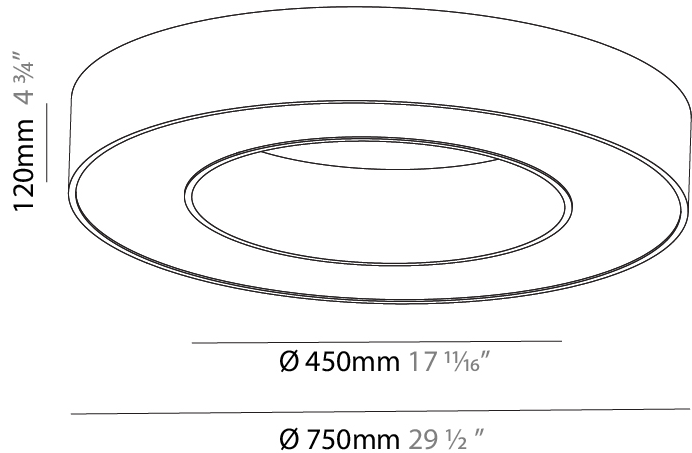

1. To build a product code in our configurator select the specify button on the base model # product page
2. To build a manual product code on this datasheet choose from the options listed below in blue font and add the suffix to the base model #

GENERAL

Series: Glorious
Subseries: Glorious
Brand: Prolicht
Division: Architectural
Mounting Type: Surface
Mounting Location: Ceiling
Subcategory: Ambient

PHYSICAL

Shape: Round
Diameter (mm): 750
Diameter (in): 29 1/2
Height (mm): 120
Height (in): 4 3/4
Light Distribution: Direct
Weight (kg): 7.044
Weight (lbs): 15.50
Diffuser: PMMA - Opal or Micro-Prism
Fixture Finish: SSR / BKV / CWI / CRY / HAB / LAG / UFT / ITA / RUA / RUR / MIC / FTG / MYG / TWT / LOD / PUS / FRO / FUP / KIA / POP / BLS / SPG / MEY / GOH / GUM / CHC / COM / ABZ / JAG / OBR / MOS / ROR
Fixture Material: Aluminum

ELECTRICAL

Lamp Type: LED (Zhaga Standard)
Input Wattage (W): 30
Total Output Wattage (W): 24 / 19.2 (3500K)
Dimming: Non-Dimming / Phase Dimming (120Vac only) / 0-10V Dimming
Driver Included: Yes
Driver Location: Integrated
Driver Type: Constant Current - 120 / 277Vac
Driver Class: Class 2
Input Voltage (V): 120 - 277
Constant Current (mA): 350 / 600 (3500K)

LED

Color Temperature (°K): 3000 / 3500 / 4000
Max. Delivered Lumen (lm): 2770 / 2862 / 2920
CRI: >80 CRI
Efficiency (%): 65
Lamp Life (hrs): 50000

OPTICAL

RATINGS AND CERTIFICATIONS

Certified By: Certified for North American Standards
IP rating: IP20