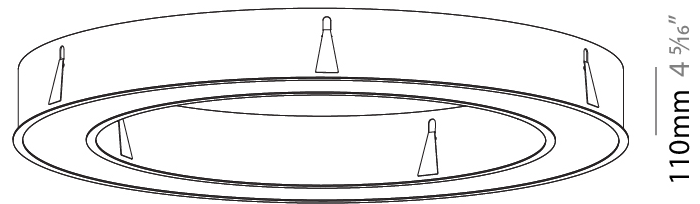

GENERAL

Series: Glorious
 Subseries: Glorious
 Brand: Prolicht
 Division: Architectural
 Mounting Type: Recessed
 Mounting Location: Ceiling
 Subcategory: Ambient

PHYSICAL

Shape: Round
 Diameter (mm): 1270
 Diameter (in): 50
 Height (mm): 110
 Height (in): 4 ⁵/₁₆
 Min. Recessing Depth (mm): 120
 Min. Recessing Depth (in): 4 ³/₄
 Light Distribution: Direct
 Weight (kg): 15.446
 Weight (lbs): 34.05
 Diffuser: PMMA - Opal or Micro-Prism
 Fixture Finish: SSR / BKV / CWI / CRY / HAB / LAG / UFT / ITA / RUA / RUR / MIC / FTG / MYG / TWT / LOD / PUS / FRO / FUP / KIA / POP / BLS / SPG / MEY / GOH / GUM / CHC / COM / ABZ / JAG / OBR / MOS / ROR
 Fixture Material: Aluminum
 Cut-out Measurements: 1260mm / 49 5/8" x 940mm / 37"

PROJECT
TYPE
SPECIFIER
QUANTITY
DATE

Ø 928mma 36 ⁹/₁₆"

Ø 1270mm 50 "

110mm 4 ⁵/₁₆"

1260mm x 940mm
49 5/8" x 37"

120mm
4 3/4"

10 - 15mm
3/8" - 9/16"

A37507-