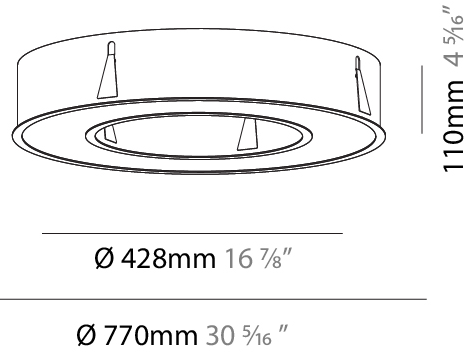

GENERAL

Series: Glorious
Subseries: Glorious
Brand: Prolight
Division: Architectural
Mounting Type: Recessed
Mounting Location: Ceiling
Subcategory: Ambient

PHYSICAL

Shape: Round
Diameter (mm): 770
Diameter (in): 30 ⁵/₁₆
Height (mm): 110
Height (in): 4 ⁵/₁₆
Min. Recessing Depth (mm): 120
Min. Recessing Depth (in): 4 ³/₄
Light Distribution: Direct
Weight (kg): 9.285
Weight (lbs): 20.47
Diffuser: PMMA - Opal or Micro-Prism
Fixture Finish: SSR / BKV / CWI / CRY / HAB / LAG / UFT / ITA / RUA / RUR / MIC / FTG / MYG / TWT / LOD / PUS / FRO / FUP / KIA / POP / BLS / SPG / MEY / GOH / GUM / CHC / COM / ABZ / JAG / OBR / MOS / ROR
Fixture Material: Aluminum
Cut-out Measurements: 760mm / 29 15/16" x 440mm / 17 5/16"

ELECTRICAL

Lamp Type: LED (Zhaga Standard)
Input Wattage (W): 30
Total Output Wattage (W): 24 / 19.2 (3500K)
Dimming: Non-Dimming / Phase Dimming (120Vac only) / 0-10V Dimming
Driver Included: Yes
Driver Location: Integrated
Driver Type: Constant Current - 120 / 277Vac
Driver Class: Class 2
Input Voltage (V): 120 - 277
Constant Current (MA): 350 / 600 (3500K)

LED

Color Temperature (°K): 3000 / 3500 / 4000
Max. Delivered Lumen (lm): 2770 / 2862 / 2920
CRI: >80 CRI
Efficiency (%): 65
Lamp Life (hrs): 50000

OPTICAL

RATINGS AND CERTIFICATIONS

Certified By: Certified for North American Standards
IP rating: IP20

760mm x 440mm
29 ¹⁵/₁₆" x 17 ⁵/₁₆"

120mm
4 ³/₄"

10 - 15mm
³/₈" - ⁹/₁₆"