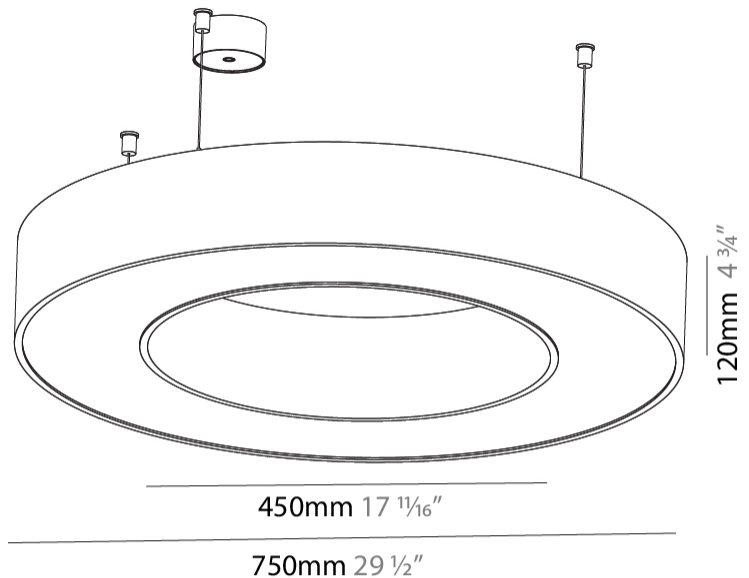

GENERAL

Series: Glorious
Subseries: Glorious
Brand: Prolight
Division: Architectural
Mounting Type: Suspension
Mounting Location: Ceiling
Subcategory: Ambient

PHYSICAL

Shape: Round
Diameter (mm): 750
Diameter (in): 29 1/2
Height (mm): 120
Height (in): 4 3/4
Max. Overall Height (mm): 2120
Max. Overall Height (in): 83 7/16
Light Distribution: Direct
Weight (kg): 7.062
Weight (lbs): 15.56
Diffuser: [PMMA - Opal or Micro-Prism](#)
Fixture Finish: [SSR / BKV / CWI / CRY / HAB / LAG / UFT / ITA / RUA / RUR / MIC / FTG / MYG / TWT / LOD / PUS / FRO / FUP / KIA / POP / BLS / SPG / MEY / GOH / GUM / CHC / COM / ABZ / JAG / OBR / MOS / ROR](#)
Fixture Material: Aluminum

ELECTRICAL

Lamp Type: LED (Zhaga Standard)
Input Wattage (W): 30
Total Output Wattage (W): 24 / 19.2 (3500K)
Dimming: [Non-Dimming / Phase Dimming (120Vac only) / 0-10V Dimming](#)
Driver Included: Yes
Driver Location: Integrated
Driver Type: Constant Current
Driver Class: Class 2
Input Voltage (V): 120 - 277
Constant Current (MA): 350 / 600 (3500K)

LED

[Color Temperature (°K): 3000 / 3500 / 4000](#)
Max. Delivered Lumen (lm): 2770 / 2862 / 2920
CRI: >80 CRI
Efficiency (%): 65
Lamp Life (hrs): 50000

OPTICAL

RATINGS AND CERTIFICATIONS

Certified By: Certified for North American Standards
IP rating: IP20